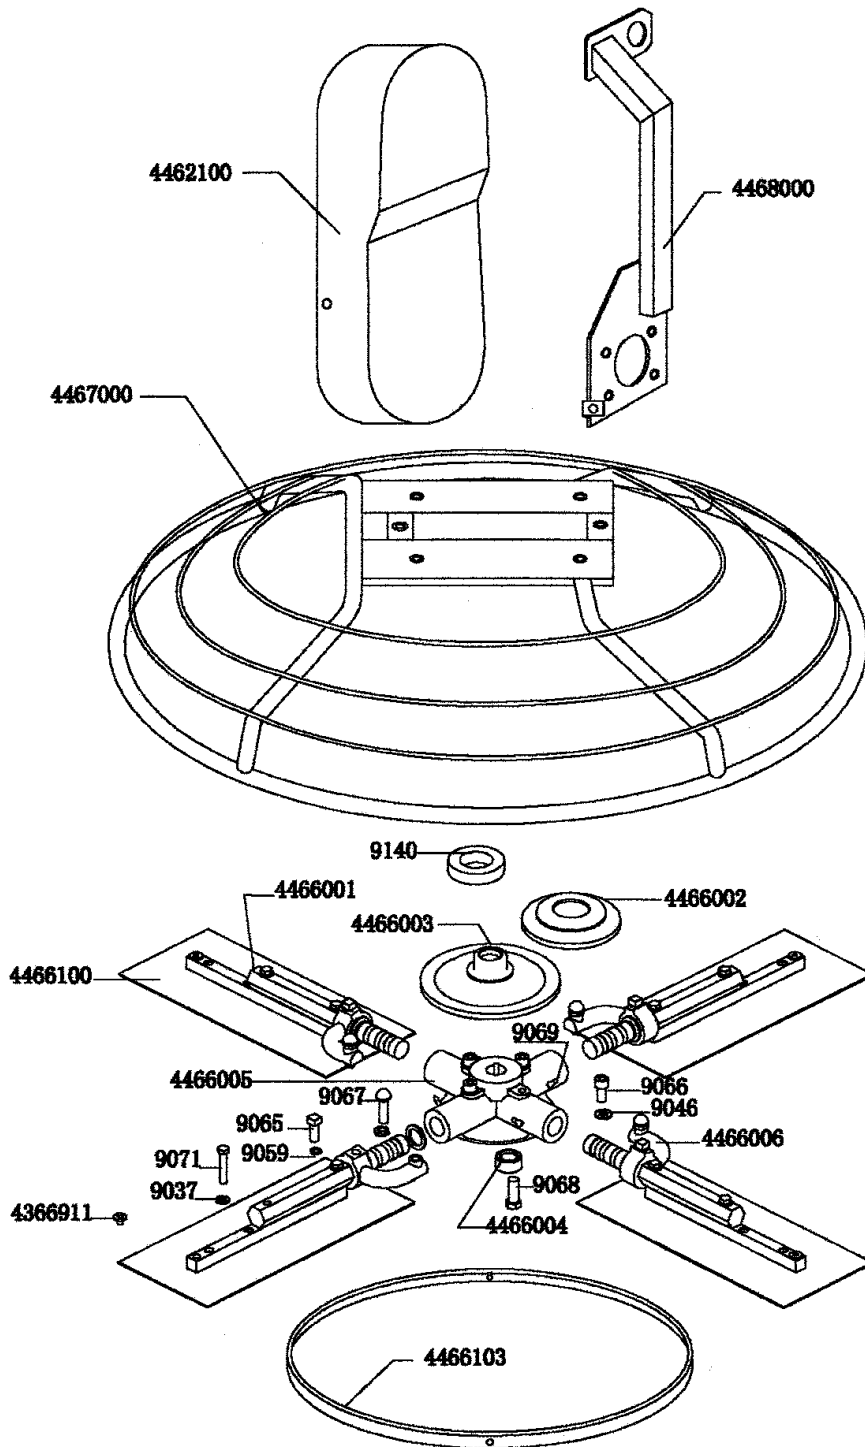

2 Parts

PART NO	DESCRIPTION	QTY
4465000	HANDLE ASSY COMPLETE	1
4465100	HANDLE BARE	1
4365200	CENTRIFUGAL SAFETY SWITCH ASSY	1
4465301	UPPER HANDLE BRACKET	1
4465300	LOWER HANDLE BRACKET	1
4365400	THROTTLE CONTROL ASSY	1
4365501	PITCH CONTROL KNOB	1
4365502	SLIDE BUSHING	1
4365503	THREADED SHAFT	1
4365504	WASHER	1
4465505	THREADED SHAFT BUSHING	1
4365508	PITCH CONTROL PULLEY	1
4465511	PULLEY BUSHING	1
4465512	PITCH CONTROL CABLE	1
9022	WASHER	1
9024	PIN	1
9025	BEARING	1
9026	SCREW	1
9027	WASHER	1
9028	BOLT	1
9032	STICKER	1
9033	WASHER	1
9035	HAND GRIP	2
9149	BOLT	4
9157	PIN	1
4465509	YOKE ARM PIN	1
4465510	YOKE ARM	1
4462001	COUNTERSHAFT PULLEY	1
9160	DRIVE BELT	1
9022	WASHER	2
4463000	CLUTCH ASSY	1
4463001	SPINDLE	1
4463002	DRUM	1
4463003	FACE PLATE	1
4463004	WEIGHT	1
4463005	WASHER	1
4463006	BUSHING	1
9062	SCREW	2

9142	BEARING	1
9146	SCREW	1
9155	KEY	1
9335	SPRING	1
4464000	GEARBOX ASSY	1
4464003	GEARBOX CASING	1
4464005	GEARBOX COVER	1
4364006	PRESSURE WASHER	1
4364007	FLAT HEAD SCREW, MAIN SHAFT	1
4364100	OIL RELIEF VALVE	1
4464008	PLASTIC SHIMMING	1
4464010	BRONZE GEAR	1
4464011	MAIN SHAFT	1
4464012	LEFT BEARING FLANGE	1
4464013	COUNTER SHAFT C/W WORM GEAR	1
4464014	RIGHT BEARING FLANGE	1
4464015	PLASTIC SHIMMING	2
9043	SCREW	12
9044	BOLT	4
9045	NUT	4
9046	WASHER	5
9047	WASHER	5
9053	PLUG	2
9054	KEY	1
9055	OIL SEAL	1
9064	SIGHT GLASS	1
9091	NUT	2
9118	SCREW	8
9141	BEARING	1
9143	BEARING	1
9144	BEARING	1
9152	OIL SEAL	2
9153	OIL SEAL	1
9154	KEY	1
9156	KEY	1
9222	BEARING	1
4466000A	SPIDER PLATE ASSY	1
4466001	TROWEL ARM	4
4466004	SPIDER RETAINER BOLT BUSHING	1

4466005	SPIDER PLATE	1
4466006	LIFT LEVER	4
9046	WASHER	4
9059	JAM NUT	8
9065	SQUARE HEAD BOLT	4
9066	DOG TOOTH SCREW	4
9067	CARRIAGE BOLT	4
9068	SPIDER RETAINING BOLT	1
9069	OIL CAP	4
4466002	PRESSURE PLATE CAP	1
4466003	PRESSURE PLATE	1
4461031	STABILISOR RING	1
4462100	BELT GUARD	1
4468000	LIFT HOOK	1
4467000	GUARD RING	1
9140	BEARING	1