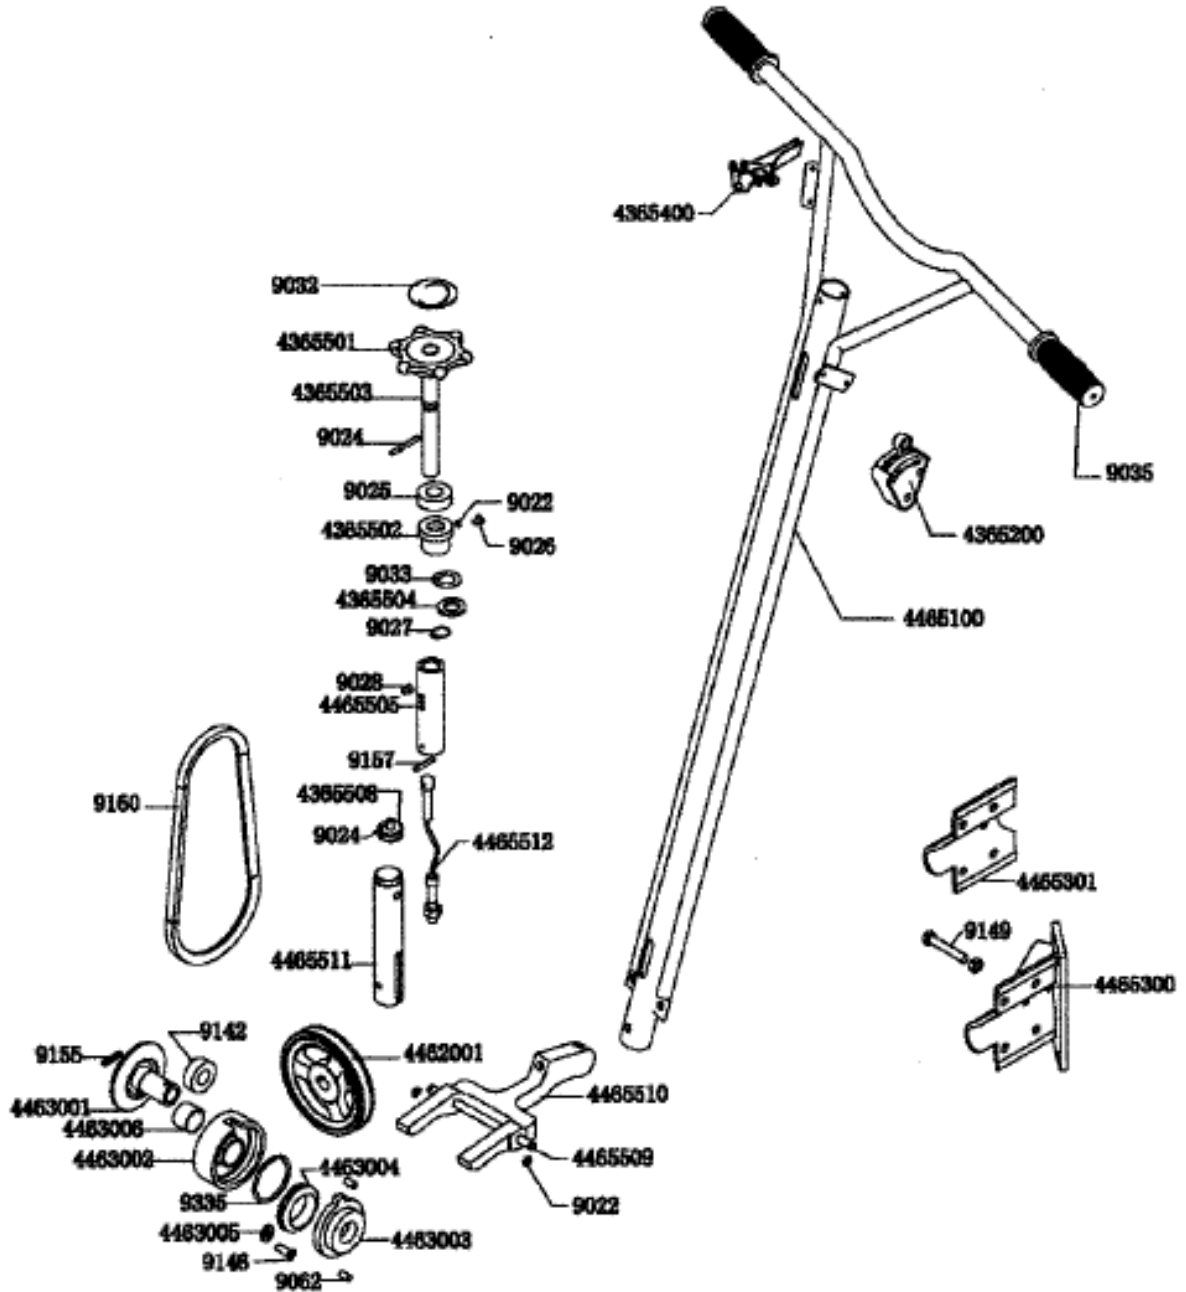

2 Parts

PART NO	DESCRIPTION	QTY
4465000	HANDLE ASSY COMPLETE	1
4465100	HANDLE BARE	1
4365200	CENTRIFUGAL SAFETY SWITCH ASSY	1
4465301	UPPER HANDLE BRACKET	1
4465300	LOWER HANDLE BRACKET	1
4365400	THROTTLE CONTROL ASSY	1
4365501	PITCH CONTROL KNOB	1
4365502	SLIDE BUSHING	1
4365503	THREADED SHAFT	1
4365504	WASHER	1
4465505	THREADED SHAFT BUSHING	1
4365508	PITCH CONTROL PULLEY	1
4465511	PULLEY BUSHING	1
4465512	PITCH CONTROL CABLE	1
9022	WASHER	1
9024	PIN	1
9025	BEARING	1
9026	SCREW	1
9027	WASHER	1
9028	BOLT	1
9032	STICKER	1
9033	WASHER	1
9035	HAND GRIP	2
9149	BOLT	4
9157	PIN	1
4465509	YOKE ARM PIN	1
4465510	YOKE ARM	1
4462001	COUNTERSHAFT PULLEY	1
9160	DRIVE BELT	1
9022	WASHER	2
4463000	CLUTCH ASSY	1
4463001	SPINDLE	1
4463002	DRUM	1
4463003	FACE PLATE	1
4463004	WEIGHT	1
4463005	WASHER	1
4463006	BUSHING	1
9062	SCREW	2

9142	BEARING	1
9146	SCREW	1
9155	KEY	1
9335	SPRING	1
4464000	GEARBOX ASSY	1
4464003	GEARBOX CASING	1
4464005	GEARBOX COVER	1
4364006	PRESSURE WASHER	1
4364007	FLAT HEAD SCREW, MAIN SHAFT	1
4364100	OIL RELIEF VALVE	1
4464008	PLASTIC SHIMMING	1
4464010	BRONZE GEAR	1
4464011	MAIN SHAFT	1
4464012	LEFT BEARING FLANGE	1
4464013	COUNTER SHAFT C/W WORM GEAR	1
4464014	RIGHT BEARING FLANGE	1
4464015	PLASTIC SHIMMING	2
9043	SCREW	12
9044	BOLT	4
9045	NUT	4
9046	WASHER	5
9047	WASHER	5
9053	PLUG	2
9054	KEY	1
9055	OIL SEAL	1
9064	SIGHT GLASS	1
9091	NUT	2
9118	SCREW	8
9141	BEARING	1
9143	BEARING	1
9144	BEARING	1
9152	OIL SEAL	2
9153	OIL SEAL	1
9154	KEY	1
9156	KEY	1
9222	BEARING	1
4466000A	SPIDER PLATE ASSY	1
4466001	TROWEL ARM	4
4466004	SPIDER RETAINER BOLT BUSHING	1

4466005	SPIDER PLATE	1
4466006	LIFT LEVER	4
9046	WASHER	4
9059	JAM NUT	8
9065	SQUARE HEAD BOLT	4
9066	DOG TOOTH SCREW	4
9067	CARRIAGE BOLT	4
9068	SPIDER RETAINING BOLT	1
9069	OIL CAP	4
4466002	PRESSURE PLATE CAP	1
4466003	PRESSURE PLATE	1
4461031	STABILISOR RING	1
4462100	BELT GUARD	1
4468000	LIFT HOOK	1
4467000	GUARD RING	1
9140	BEARING	1