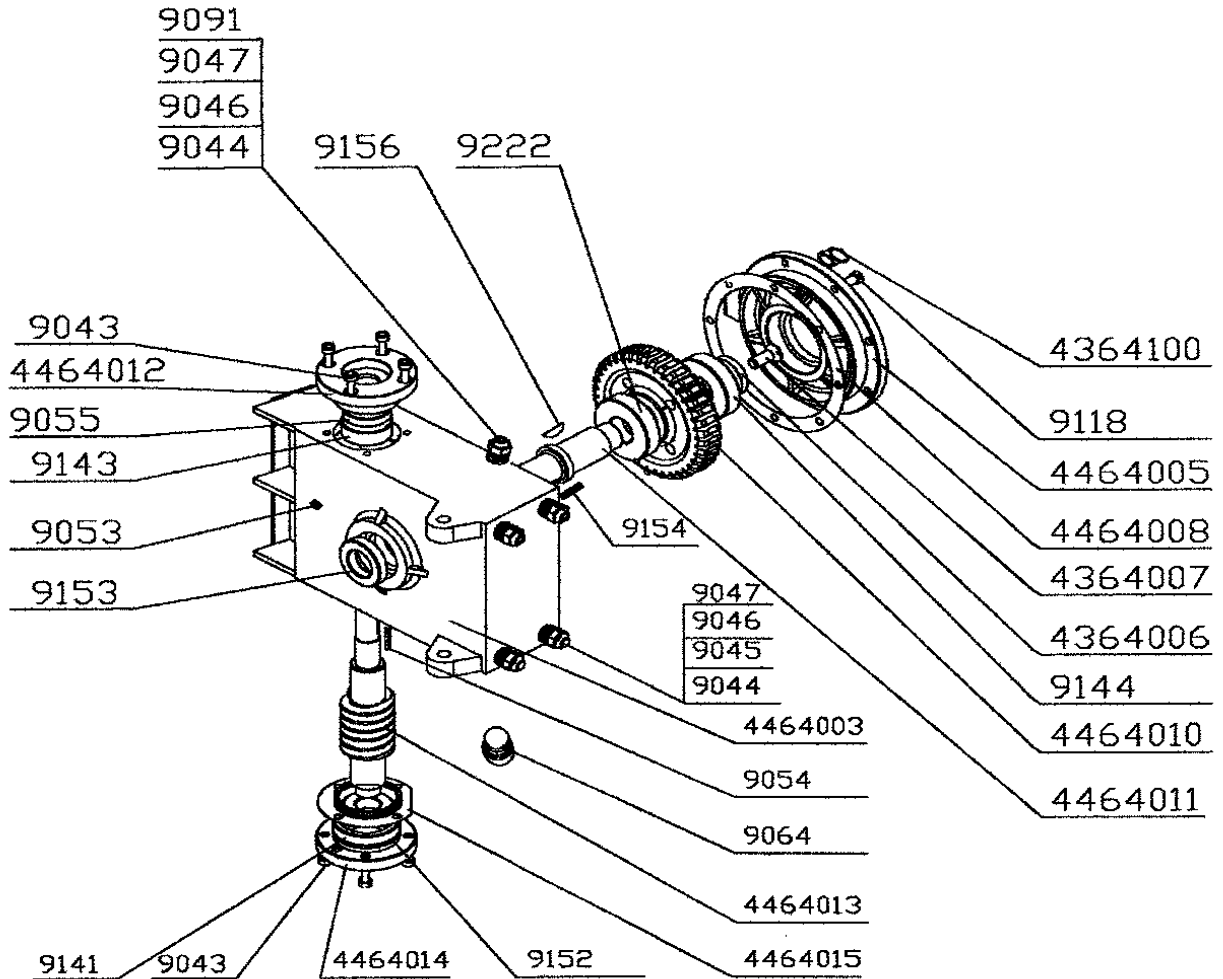

2 Parts

PART NO	DESCRIPTION	QTY
4465000	HANDLE ASSY COMPLETE	1
4465100	HANDLE BARE	1
4365200	CENTRIFUGAL SAFETY SWITCH ASSY	1
4465301	UPPER HANDLE BRACKET	1
4465300	LOWER HANDLE BRACKET	1
4365400	THROTTLE CONTROL ASSY	1
4365501	PITCH CONTROL KNOB	1
4365502	SLIDE BUSHING	1
4365503	THREADED SHAFT	1
4365504	WASHER	1
4465505	THREADED SHAFT BUSHING	1
4365508	PITCH CONTROL PULLEY	1
4465511	PULLEY BUSHING	1
4465512	PITCH CONTROL CABLE	1
9022	WASHER	1
9024	PIN	1
9025	BEARING	1
9026	SCREW	1
9027	WASHER	1
9028	BOLT	1
9032	STICKER	1
9033	WASHER	1
9035	HAND GRIP	2
9149	BOLT	4
9157	PIN	1
4465509	YOKE ARM PIN	1
4465510	YOKE ARM	1
4462001	COUNTERSHAFT PULLEY	1
9160	DRIVE BELT	1
9022	WASHER	2
4463000	CLUTCH ASSY	1
4463001	SPINDLE	1
4463002	DRUM	1
4463003	FACE PLATE	1
4463004	WEIGHT	1
4463005	WASHER	1
4463006	BUSHING	1
9062	SCREW	2

9142	BEARING	1
9146	SCREW	1
9155	KEY	1
9335	SPRING	1
4464000	GEARBOX ASSY	1
4464003	GEARBOX CASING	1
4464005	GEARBOX COVER	1
4364006	PRESSURE WASHER	1
4364007	FLAT HEAD SCREW, MAIN SHAFT	1
4364100	OIL RELIEF VALVE	1
4464008	PLASTIC SHIMMING	1
4464010	BRONZE GEAR	1
4464011	MAIN SHAFT	1
4464012	LEFT BEARING FLANGE	1
4464013	COUNTER SHAFT C/W WORM GEAR	1
4464014	RIGHT BEARING FLANGE	1
4464015	PLASTIC SHIMMING	2
9043	SCREW	12
9044	BOLT	4
9045	NUT	4
9046	WASHER	5
9047	WASHER	5
9053	PLUG	2
9054	KEY	1
9055	OIL SEAL	1
9064	SIGHT GLASS	1
9091	NUT	2
9118	SCREW	8
9141	BEARING	1
9143	BEARING	1
9144	BEARING	1
9152	OIL SEAL	2
9153	OIL SEAL	1
9154	KEY	1
9156	KEY	1
9222	BEARING	1
4466000A	SPIDER PLATE ASSY	1
4466001	TROWEL ARM	4
4466004	SPIDER RETAINER BOLT BUSHING	1

4466005	SPIDER PLATE	1
4466006	LIFT LEVER	4
9046	WASHER	4
9059	JAM NUT	8
9065	SQUARE HEAD BOLT	4
9066	DOG TOOTH SCREW	4
9067	CARRIAGE BOLT	4
9068	SPIDER RETAINING BOLT	1
9069	OIL CAP	4
4466002	PRESSURE PLATE CAP	1
4466003	PRESSURE PLATE	1
4461031	STABILISOR RING	1
4462100	BELT GUARD	1
4468000	LIFT HOOK	1
4467000	GUARD RING	1
9140	BEARING	1